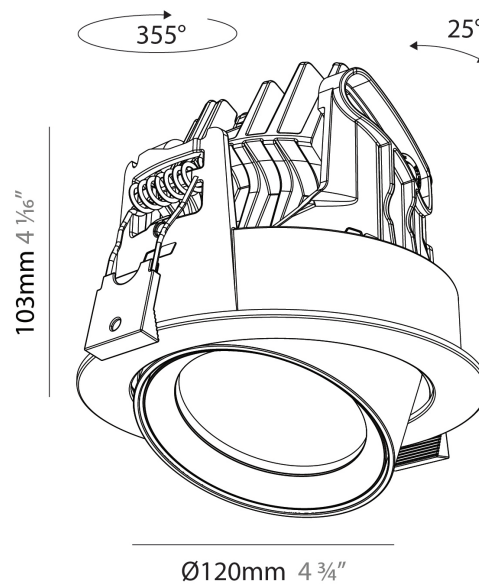

PHYSICAL

Aperture Sizes - Downlights: 2"
Shape: Cylinder
Diameter (mm): 120
Diameter (in): 4 3/4"
Height (mm): 105
Height (in): 4 1/8"
Min. Recessing Depth (mm): 120
Min. Recessing Depth (in): 4 3/4"
Weight (kg): 0.651
Diffuser: Lens Pack - No Lens / Opal / Linear Spread Lens / Honeycomb / Spread Lens
Fixture Finish: SSR / BKV / CWI / CRY / HAB / UFT / ITA / RUA / FTG / MYG / LOD / PUS / FRO / FUP / KIA / POP / BLS / SPG / MEY / GOH / CHC / COM / ABZ / JAG / OBR / MOS / ROR
Fixture Material: Aluminum
Cut-out Measurements: Dia. 112mm / 4 7/16"

ELECTRICAL

Lamp Type: LED (Zhaga Standard)
Input Wattage (W): 34
Total Output Wattage (W): 30.9
Dimming: Tri-Mode (Non-Dimming and Phase Dimming (120Vac only) and 0-10V Dimming)
Driver Included: No
Driver Location: Recessed Housing
Driver Type: Constant Current - Universal
Driver Class: Class 2
Input Voltage (V): 120 - 277
Constant Current (MA): 900

LED

Color Temperature (°K): 2700 / 3000 / 3500 / 4000
Max. Delivered Lumen (lm): 3148 / 3355 / 3406 / 3524
Nominal Lumen (lm): 3921 / 4177 / 4242 / 4389
CRI: >90 CRI
Lamp Life (hrs): 50000

OPTICAL

Reflector°: 24 / 36 / 54
Adjustability: Rotational 350° / Tilt 25°

RATINGS AND CERTIFICATIONS

Certified By: Certified for North American Standards
IP rating: IP20