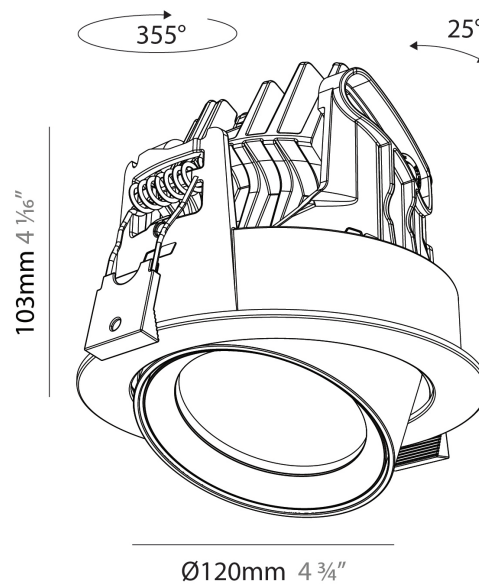

PHYSICAL

Aperture Sizes - Downlights: 2"
Shape: Cylinder
Diameter (mm): 120
Diameter (in): 4 3/4
Height (mm): 103
Height (in): 4 1/8
Min. Recessing Depth (mm): 120
Min. Recessing Depth (in): 4 3/4
Weight (kg): 0.649
Diffuser: Lens Pack - No Lens / Opal / Linear Spread Lens / Honeycomb / Spread Lens
Fixture Finish: SSR / BKV / CWI / CRY / HAB / UFT / ITA / RUA / FTG / MYG / LOD / PUS / FRO / FUP / KIA / POP / BLS / SPG / MEY / GOH / CHC / COM / ABZ / JAG / OBR / MOS / ROR
Fixture Material: Aluminum
Cut-out Measurements: Dia. 112mm / 4 7/16"

ELECTRICAL

Lamp Type: LED (Zhaga Standard)
Input Wattage (W): 27.3
Total Output Wattage (W): 24.5
Dimming: Tri-Mode (Non-Dimming and Phase Dimming (120Vac only) and 0-10V Dimming)
Driver Included: No
Driver Location: Recessed Housing
Driver Type: Constant Current - Universal
Driver Class: Class 2
Input Voltage (V): 120 - 277
Constant Current (MA): 700

LED

Color Temperature (°K): 2700 / 3000 / 3500 / 4000
Max. Delivered Lumen (lm): 2348 / 2444 / 2549 / 2669
Nominal Lumen (lm): 2788 / 2903 / 3027 / 3170
CRI: >90 CRI
Lamp Life (hrs): 50000

OPTICAL

Reflector°: 20 / 32 / 54
Adjustability: Rotational 350°, Tilt 90°

RATINGS AND CERTIFICATIONS

Certified By: Certified for North American Standards
IP rating: IP20