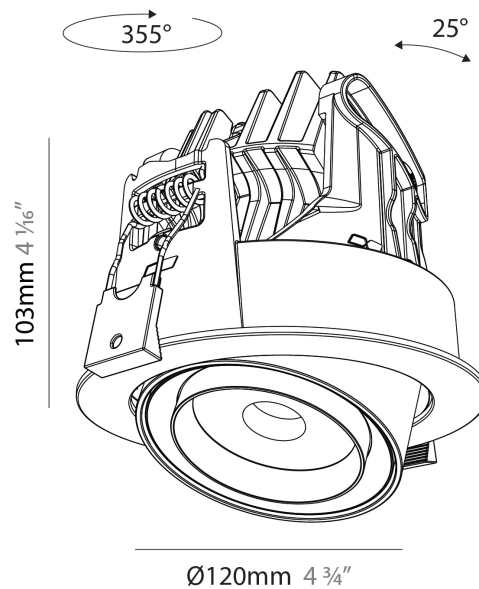

GENERAL

Series: Centriq
Subseries: Centriq Round Flex Adjustable
Partner: Prolicht
Division: Architectural
Installation: Recessed
Product Type: Downlight
Mounting Location: Ceiling
Light Distribution: Adjustable / Downlight

PHYSICAL

Aperture Sizes - Downlights: 2"
Shape: Cylinder
Diameter (mm): 120
Diameter (in): 4 ¾
Height (mm): 105
Height (in): 4 ⅙
Min. Recessing Depth (mm): 120
Min. Recessing Depth (in): 4 ¾
Weight (kg): 0.666
Fixture Finish: SSR / BKV / CWI / CRY / HAB / UFT / ITA / RUA / FTG / MYG / LOD / PUS / FRO / FUP / KIA / POP / BLS / SPG / MEY / GOH / CHC / COM / ABZ / JAG / OBR / MOS / ROR
Fixture Material: Aluminum
Cut-out Measurements: Dia. 112mm / 4 7/16"

ELECTRICAL

Lamp Type: LED (Zhaga Standard)
Input Wattage (W): 8.2
Total Output Wattage (W): 7.3
Dimming: Dali Dimming
Driver Included: No
Driver Location: Recessed Housing
Driver Type: Constant Current - Universal
Driver Class: Class 2
Input Voltage (V): 120 - 277
Constant Current (MA): 200

LED

Color Temperature (°K): 2700-6500 Tunable White
Max. Delivered Lumen (lm): 391 - 451
Nominal Lumen (lm): 576 - 664
CRI: >90 CRI
Lamp Life (hrs): 50000

OPTICAL

Beam Angle: 14 - 46
Adjustability: Rotational 350° / Tilt 25°

RATINGS AND CERTIFICATIONS

Certified By: CSA Certified to UL and CSA Standards
IP rating: IP20